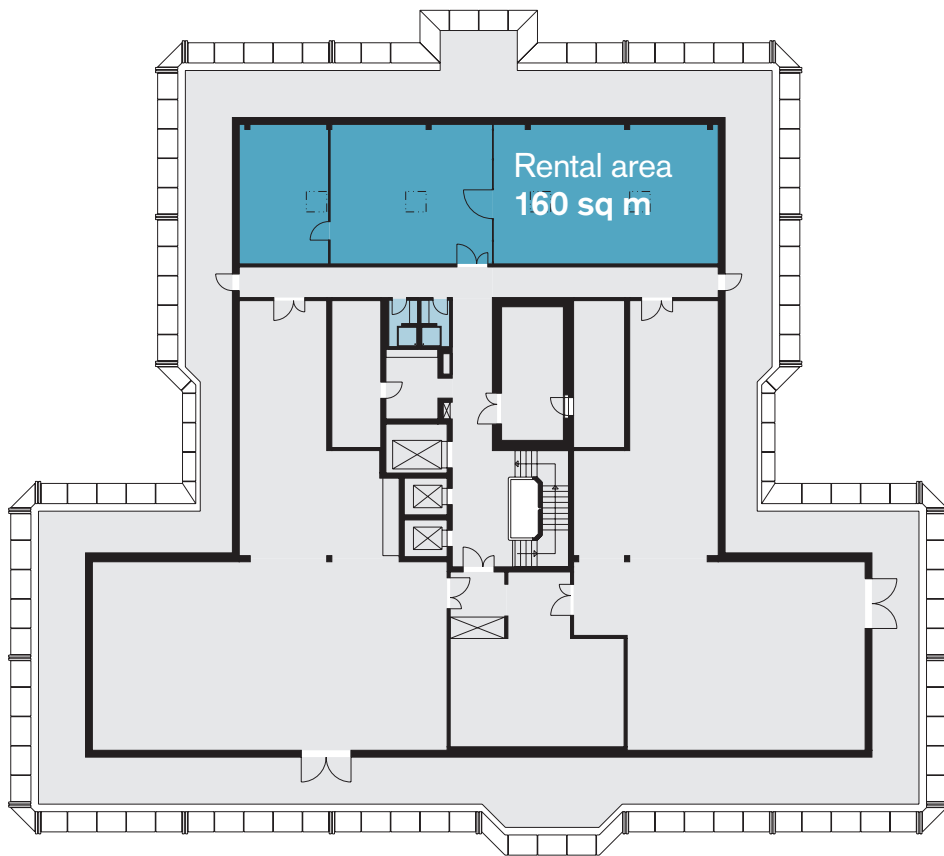

6. UPPER

AREA INFORMATION

- Storage: 160 sq m
- Showers: 7 sq m

Buckhauserstrasse 22