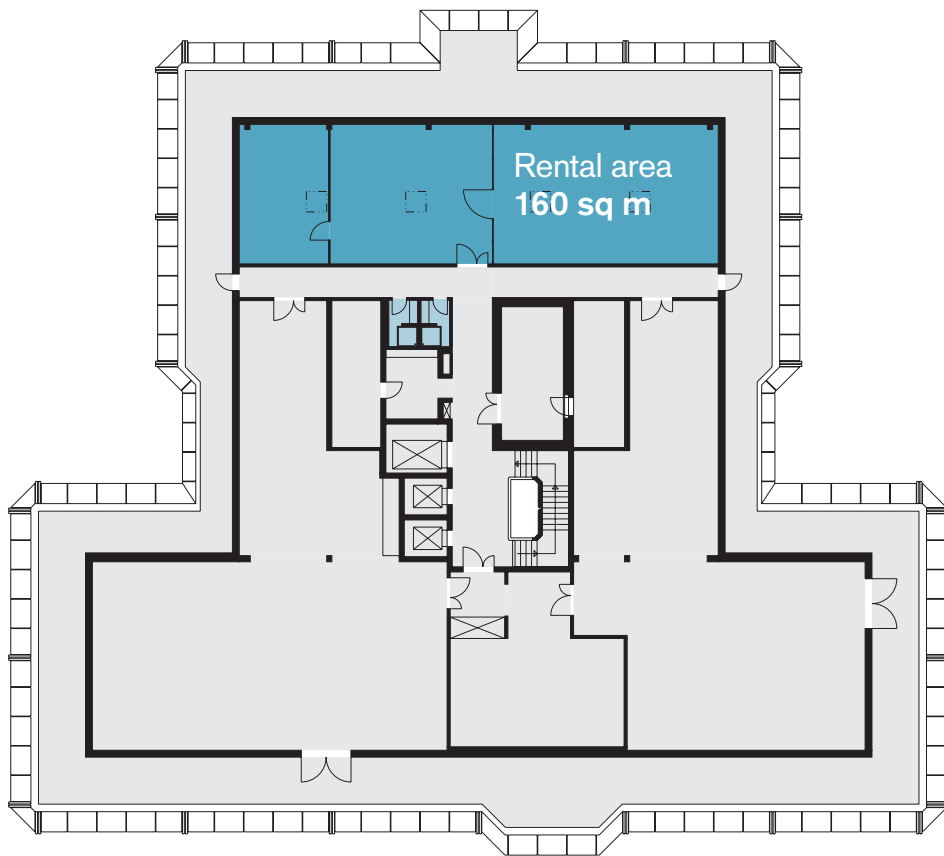

6. UPPER

AREA INFORMATION

- Storage: 160 sq m
- Showers: 7 sq m

Buckhauserstrasse 22