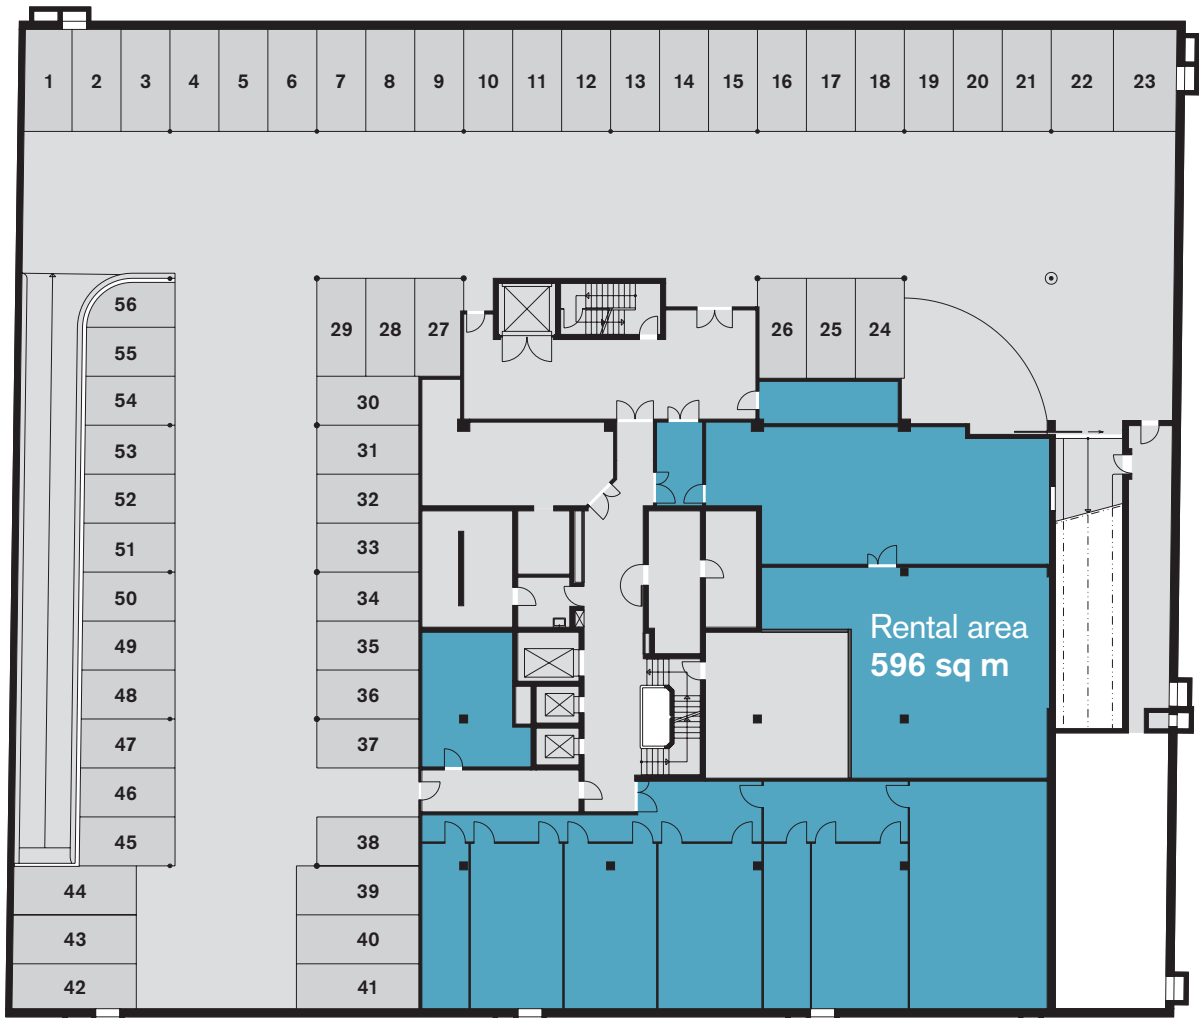

-1. BASEMENT

AREA INFORMATION

- Rental area storage: 596 sq m
- 56 Parking spaces

Buckhauserstrasse 22