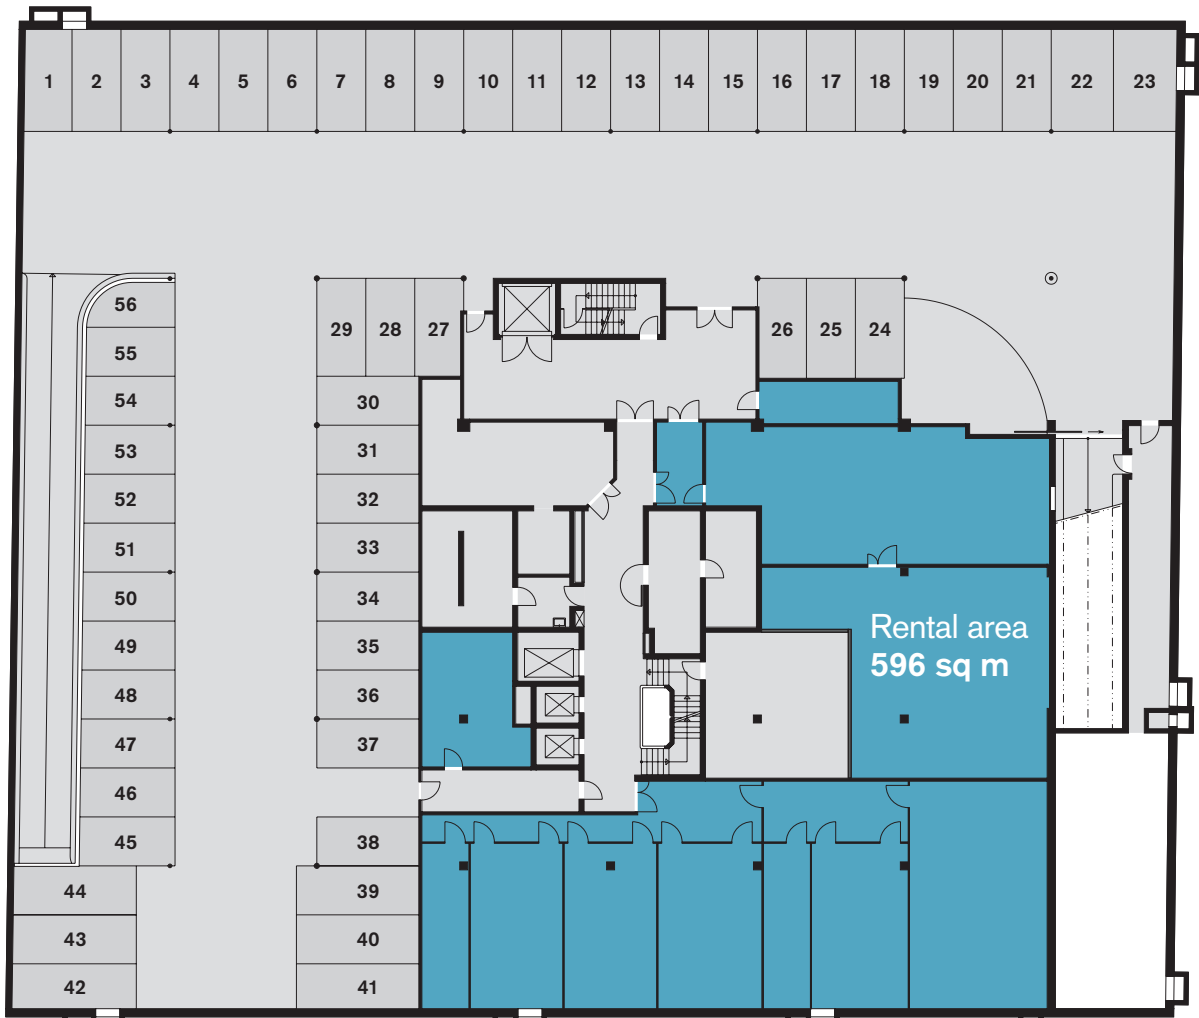

-1. BASEMENT

AREA INFORMATION

- Rental area storage: 596 sq m
- 56 Parking spaces

Buckhauserstrasse 22